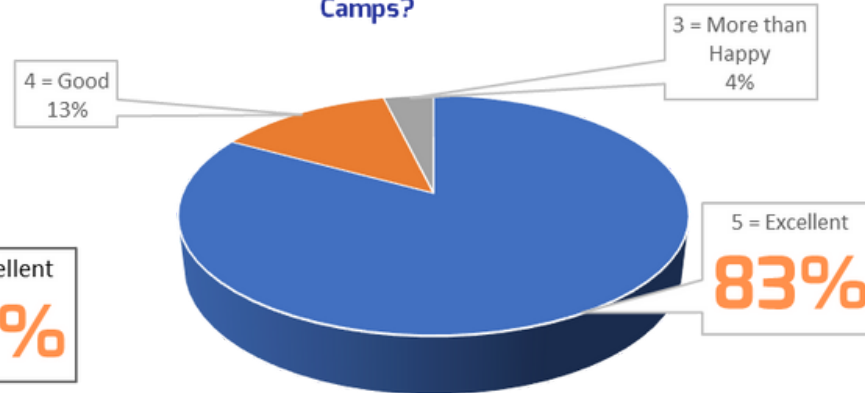

How would rate the range of activities provided at Magna Camps?