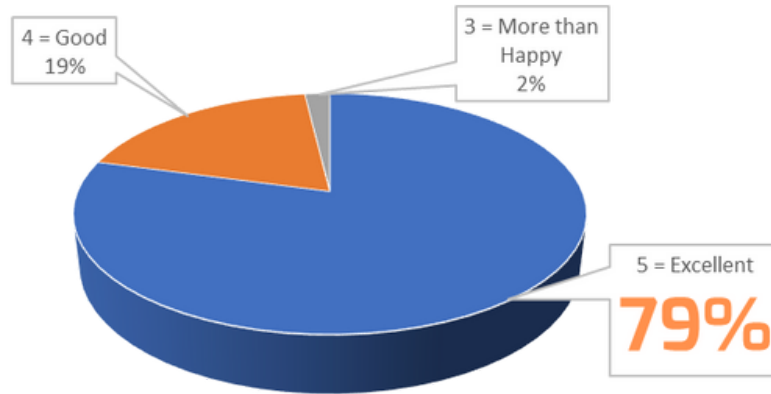

PARENT FEEDBACK SUMMER 2022

Did Magna Camps meet your expectations from the information provided to you prior to your booking (Leaflet, Website, Parent Pack, School Marketing, Social Media, etc.)?