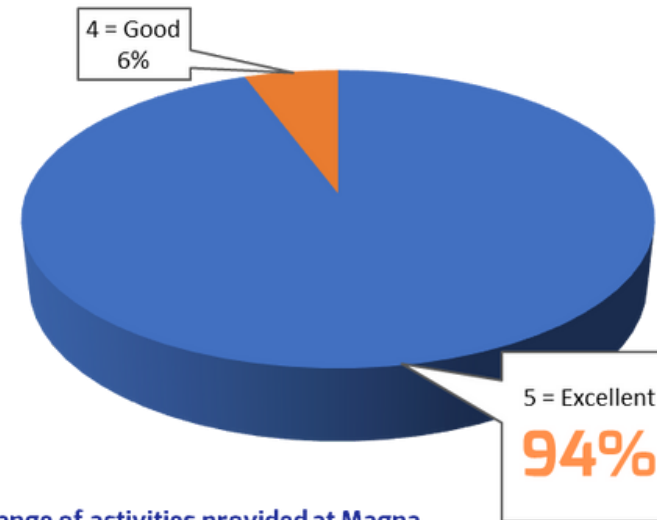

How likely are you to recommend Magna to a friend?