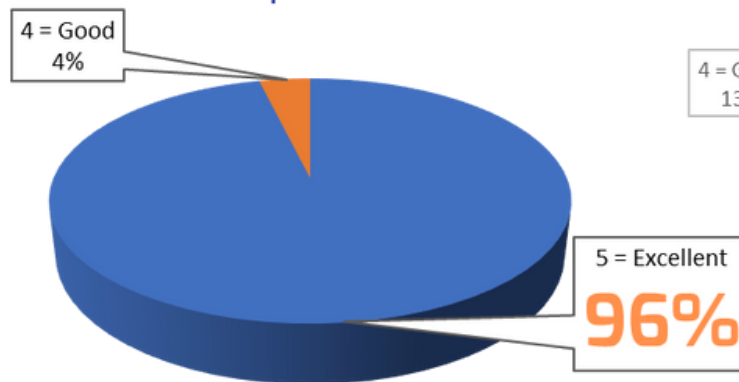

Overall how would you rate your child/rens Magna Camps experience?